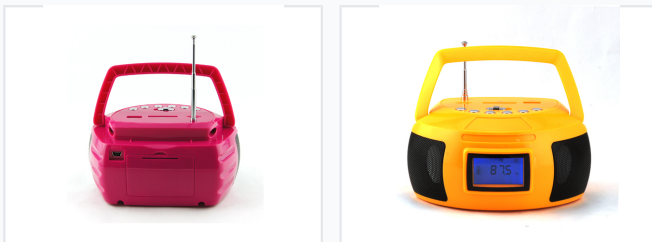

Portable Radio with Bluetooth and FM

This portable radio is equipped with Bluetooth connectivity for wireless audio streaming from compatible devices, along with an FM tuner for receiving radio broadcasts. It features built-in speakers, a digital display, and an extendable antenna, and can be powered by AC power or batteries.

ADDITIONAL IMAGES

Overview

Versatile Portable Audio

This portable radio combines modern wireless connectivity with classic broadcast features, making it an ideal audio solution for diverse environments. It supports Bluetooth 2.1+EDR for seamless streaming from smartphones, tablets, and laptops, while offering reliable FM radio reception. With integrated clock and alarm functions, it serves as a functional desktop companion, powered by a BL-5C battery for true portability.

Audio Performance

Speaker Output

6 W

Total Power

Frequency Response

80Hz - 15kHz

S/N Ratio

70 dB

Features

Key Functions

LCD Display • Clock • Alarm • Alarm Music Playback

Package Contents

Included Accessories

- 2-in-1 Charging Cable
- Audio Cable
- User Manual
- BL-5C Battery