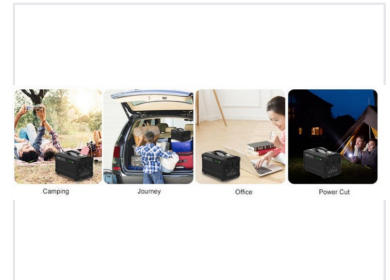

# Portable Power Station with Multiple Outlets

This portable power station provides reliable power for various applications. It is ideal for camping, emergencies, and remote work, offering a convenient and safe power solution.

## ADDITIONAL IMAGES

### Versatile Portable Power Solution

The G500 portable power station is a robust and reliable energy source designed for professional and recreational applications. Featuring a 444Wh capacity and a 500W rated power output, it provides a pure sine wave supply suitable for sensitive electronics. With its compact design, multiple output types including AC, DC, and USB-C, this unit is an ideal power solution for remote work, emergency backup, and outdoor operations.