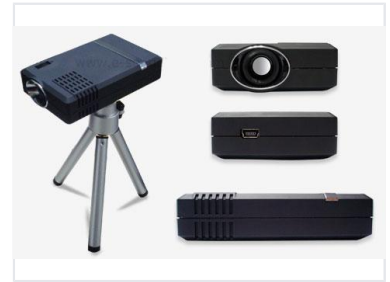

Portable Pocket Projector

This compact projector is designed for portability and convenience. It allows users to display content from various devices in different environments.

Overview

Compact Projection Solution

The ESF201 is a highly portable pocket projector designed for professionals and individuals who need reliable display capabilities on the move. Its compact form factor ensures easy transportation and rapid setup in diverse environments, from boardrooms to casual settings. Equipped with essential connectivity ports and tripod compatibility, this device offers a versatile solution for projecting content from various external sources.