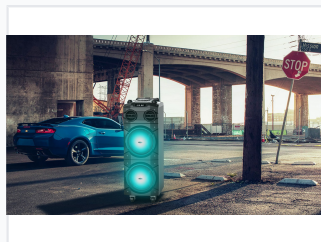

Portable Party Speaker with Lights and Wireless Mic

This portable party speaker is designed for karaoke and music enjoyment. It features flashing lights, a microphone jack, and comes with a wireless microphone and wheels for easy transportation.

ADDITIONAL IMAGES

Product Overview

Portable Party Speaker

This powerful 80W party speaker is designed for versatile audio entertainment, featuring dual 8-inch woofers and dual 1-inch tweeters for a balanced sound profile. With built-in wheels for easy transport and a sleek design, it is perfect for events, karaoke sessions, and outdoor gatherings. The unit includes advanced features like X-BASS, EQ customization, and multiple connectivity options including Bluetooth and USB.

Technical Specifications

Output Power

80 W

Output Power

Speaker Configuration

8-inch x 2 (Woofers) + 1-inch x 2 (Tweeters)

Dimensions (L x D x H)

280 x 330 x 950 mm

Design & Utility

Design Features

- LED Display
- Flashing Light Effect
- Built-in Wheels