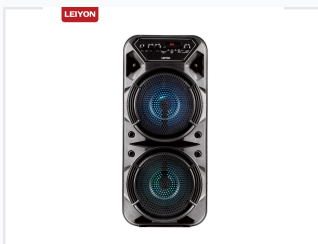

Portable PA Speaker with Dual 6.5-inch Drivers and Rechargeable Battery

This portable PA speaker features dual 6.5-inch drivers and a trolley design for easy transport. It has a built-in rechargeable battery, multiple input options, and FM radio and Bluetooth connectivity.

ADDITIONAL IMAGES

Overview

Portable Audio Solution

This portable PA speaker system is designed for versatility, featuring dual 6.5-inch drivers that deliver clear, powerful audio for events and presentations. With a built-in rechargeable 3600mAh battery, it offers true wireless mobility, while the integrated LED lighting adds visual flair to any setting. The system supports multiple playback sources, including Bluetooth 5.0, USB, TF, and AUX, making it a comprehensive audio solution for both indoor and outdoor professional use.