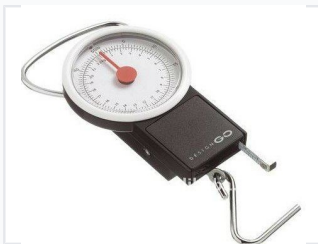

Portable Luggage Scale with Dual Graduation

This portable luggage scale features dual graduation in kg/lb for versatile use. It has a capacity of 22kg-32kg, suitable for most luggage sizes.

ADDITIONAL IMAGES

Product Overview

Portable Luggage Scale

This portable luggage scale is an essential tool for travelers looking to avoid overweight baggage fees. Designed with a dual-graduation system, it provides accurate weight measurements in both kilograms and pounds. Its compact and lightweight construction ensures it fits easily into any travel bag, making it perfect for checking luggage weight at home or on the go.