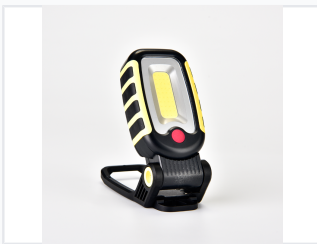

Portable LED Work Light with Hanging Hook

This portable LED work light provides bright illumination for versatile use. It features a hanging hook and adjustable stand for hands-free operation, making it ideal for camping, emergencies, and automotive repairs.

ADDITIONAL IMAGES

Product Overview

Versatile Portable Lighting

This portable LED work light is designed for maximum versatility in professional and personal environments. Featuring both a powerful 3W COB main light and a focused 1W flashlight, it provides reliable illumination for automotive repairs, camping, and emergency situations. Its compact, foldable design is enhanced by multiple mounting options, including an integrated magnet, hanging hook, and clip.

Power Requirements

3 x AAA batteries (not included)

Design & Ergonomics

Dimensions (Folded)	6.15 x 4.16 x 12 cm
Stand Adjustment	210 degrees
Mounting Features	Magnetic Base, Hanging Hook, Integrated Clip

Operation

Switch Modes

- Main Light
- Torch
- Off