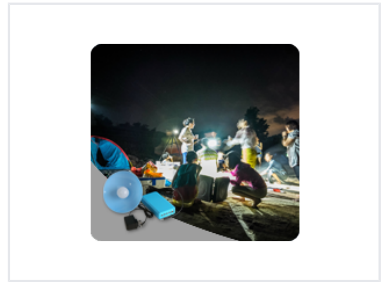

Portable LED Camping Lantern

This LED camping lantern provides portable and reliable lighting for outdoor use. Its soft, flicker-free light protects the eyes, and its water-resistant design allows for use in rainy conditions.

Overview

Versatile Portable Lighting

This portable LED camping lantern is designed for reliable illumination in outdoor environments. It features a lightweight, compact design that is easy to transport and set up for camping, hiking, or emergency use. With its flicker-free, soft light output, it provides comfortable visibility while protecting the eyes.