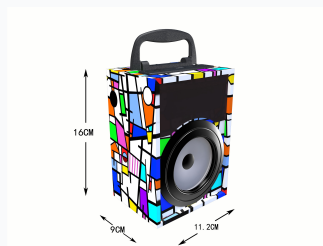

Portable LED Bluetooth Speaker with Handle

This portable speaker features Bluetooth connectivity and integrated LED lighting. It is equipped with a built-in speaker and a handle for easy transportation.

ADDITIONAL IMAGES

Product Overview

Portable Versatile Audio

This portable LED Bluetooth speaker is designed for both indoor and outdoor entertainment, combining compact portability with vibrant visual appeal. Featuring a convenient carrying handle and integrated LED lighting effects, it offers a dynamic audio experience. With multiple connectivity options including Bluetooth, TF card, USB, and FM radio, it serves as a flexible solution for on-the-go music streaming and ambiance.

Battery Life	1-2 hours at 80% volume
--------------	-------------------------

Physical Dimensions

Dimensions	11.2 x 9 x 16 cm
------------	------------------

Logistics

Packaging Quantity	30 PCS/CTN
--------------------	------------