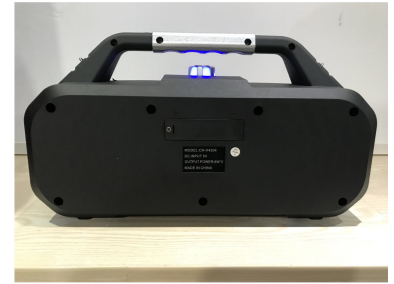

Portable Karaoke Bluetooth Speaker with LED Lighting

This portable Bluetooth speaker features a karaoke function and a digital display. It supports USB and TF card inputs, FM radio, and includes LED lighting effects.

ADDITIONAL IMAGES

Product Overview

Portable Karaoke Bluetooth Speaker

This versatile portable speaker is designed for both entertainment and convenience, featuring dynamic LED lighting and karaoke functionality. It supports multiple playback modes including Bluetooth, USB, and TF card, making it compatible with various devices like mobile phones and computers. With a built-in handle and high-power output, it is an ideal solution for on-the-go audio needs.

Technical Specifications

Output Power

12 W

Total Output

Model Number	CH-V4204
Speaker Configuration	2 x 4-inch drivers
Power Input	DC 5V

Connectivity & Features

Key Features

- Karaoke Function
- TWS (True Wireless Stereo)
- FM Radio
- LED Lighting Effects
- Digital Display