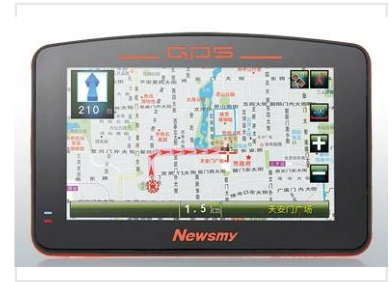

# Portable GPS Navigation Device with Touchscreen

This portable GPS device is designed for in-vehicle navigation. It features a color touchscreen display, turn-by-turn voice navigation, and pre-loaded maps.