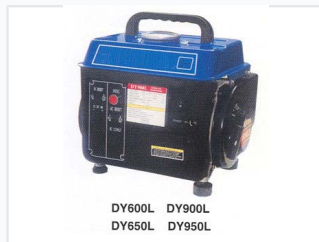

Portable Gasoline Generator

This portable gasoline generator is designed for providing electrical power in remote locations or during power outages. It features a compact design with a carrying handle for easy transportation and is equipped with AC and DC power outlets.

ET650L ET950L

ADDITIONAL IMAGES

DY1000LB

DY600L DY900L
DY650L DY950L

DY600L DY900L
DY650L DY950L

Overview

Reliable Portable Power Solution

This portable gasoline generator is engineered for versatility, providing dependable backup power for remote locations or emergency outages. Its compact, ergonomic design includes an integrated carrying handle, making it highly portable for powering small appliances, electronics, and essential tools. Equipped with both AC and DC output options and overload protection, it ensures safety and convenience for various on-site power needs.