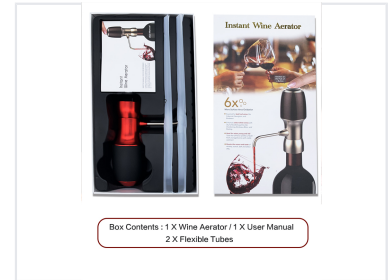

# Portable Electric Wine Aerator and Decanter

This portable electric wine aerator and decanter enhances the flavor and aroma of wine. It is battery-operated for convenient use.