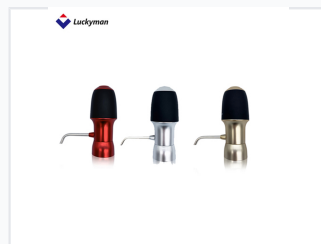

# Portable Electric Wine Aerator and Decanter

This portable electric wine aerator and decanter enhances the flavor and aroma of wine. It is battery-operated for convenient use.

## ADDITIONAL IMAGES