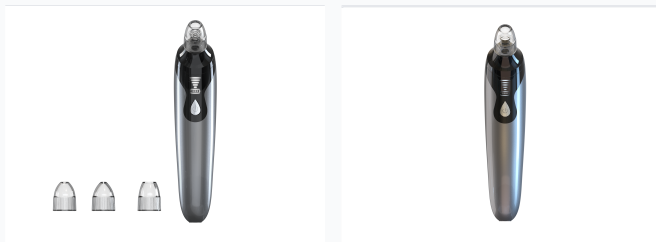

Portable Electric Blackhead Remover with Digital Display

This portable electric blackhead remover features a transparent nozzle for targeted extraction and a digital display indicating power levels. Designed for facial cleansing and pore refinement, the device offers adjustable intensity levels for effective and safe use.

ADDITIONAL IMAGES

Product Overview

Professional Facial Cleansing Solution

This portable electric blackhead remover offers a professional-grade solution for facial cleansing and pore refinement. Equipped with a digital LCD display and adjustable suction levels, it provides users with precise control over their skincare routine. Its ergonomic design and versatile interchangeable heads make it a convenient, hygienic tool for effectively extracting impurities and achieving clearer skin.

Performance & Features

Suction Intensity Levels	5 levels
Operational Noise	Low noise
Interface	LCD Digital Display
Charging Port	Type-C

Attachments

Included Beauty Heads

- Micro-crystalline head
- Large round hole head
- Small round hole head
- Oval hole head