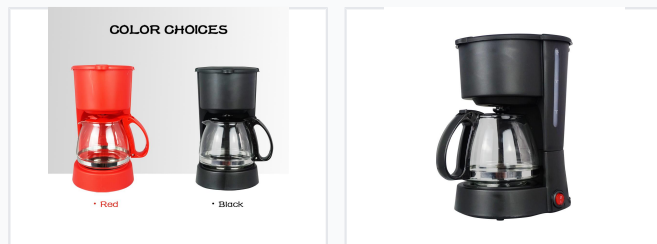

Portable Drip Coffee Maker with Glass Carafe

This portable drip coffee maker is designed for brewing 4-6 cups of coffee. It features a durable plastic housing and a 650ml glass carafe.

ADDITIONAL IMAGES

Product Overview

Compact Brewing Solution

This portable drip coffee maker is designed for efficiency and convenience, making it an ideal choice for both home and office environments. With a 650ml capacity, it reliably brews 4-6 cups of coffee at a time. The unit features a user-friendly design with a swing-out filter, a warming plate for temperature maintenance, and a built-in water level gauge.

Technical Specifications

Capacity	0.65 L
Brewing Capacity	4-6 cups
Materials	Stainless Steel, Plastic, Glass

Key Features

Operational Features

- On/Off switch
- Warming plate for temperature maintenance
- Swing-out, removable filter basket
- Anti-drip function
- Water level gauge

Available Colors

Red • Black

Service & Packaging

Service Availability

- OEM service available
- Gift box packaging included