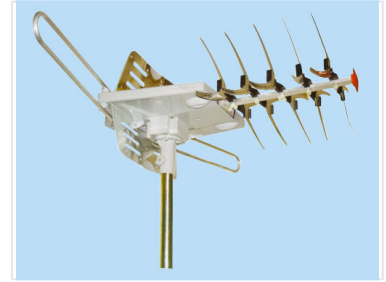

Portable Digital Audio Player

This portable player allows users to enjoy digital audio on the go. It supports various audio formats and provides a compact solution for personal entertainment.

Product Overview

Professional Signal Reception

This high-performance Yagi-Uda antenna is engineered for reliable television signal reception. Designed with a robust array of director, driven, and reflector elements, it ensures optimal gain and clarity for both analog and digital TV signals. Its durable metal construction and included mounting hardware make it a dependable solution for various installation environments.

Technical Specifications

Key Components

- Director elements
- Driven element
- Reflector element
- Mounting bracket

Installation

Easy Installation • Mounting Hardware Included