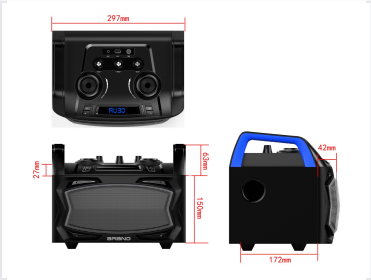

# Portable Bluetooth Speaker with LED Lighting

This portable Bluetooth speaker delivers high-performance audio with enhanced bass. It features Bluetooth 5.0 connectivity, USB, SD card, FM radio, AUX input, and integrated LED lighting effects.

### High-Performance Portable Audio

This portable Bluetooth speaker delivers a powerful 25W output through its dual 4-inch drivers, ensuring clear and impactful sound. Designed for both indoor and outdoor use, it features a rugged build with a convenient carrying handle. With versatile connectivity options including Bluetooth, USB, and AUX, along with integrated LED lighting, this speaker is built for parties, travel, and mobile entertainment.

## Technical Specifications

Output Power	25 W
Speaker Driver Size	4 inch x 2

## Dimensions

Dimensions (L x D x H)	297 x 211.5 x 237.2 mm
------------------------	------------------------