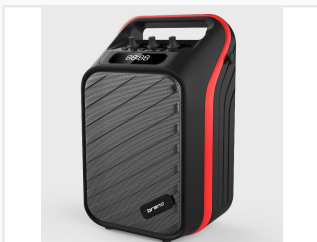

Portable Bluetooth Speaker with FM Radio and Recording

This portable Bluetooth speaker is designed for on-the-go entertainment and high-quality audio. It features multiple input options including Bluetooth, USB, and AUX, along with a built-in FM radio and recording function.

ADDITIONAL IMAGES

Overview

Versatile Audio Performance

This portable Bluetooth party speaker is engineered for high-quality audio performance in both indoor and outdoor environments. Featuring a 2.0 channel system with Super Bass EQ, it delivers rich sound while maintaining a fashionable appearance with integrated colorful LED lighting. Designed for convenience, it includes a robust handle and intuitive control knobs for precise audio adjustments.

Input Options

Bluetooth, USB, AUX

Design & Build

Design Features

- Colorful LED Lighting
- Integrated Carrying Handle
- Robust Grille Protection

Usage Environment

Indoor, Outdoor

Controls & Interface