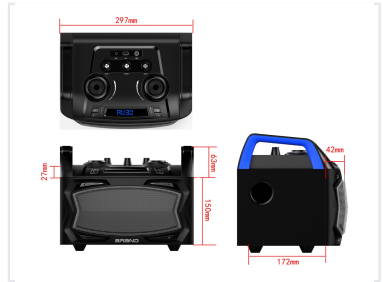

# Portable Bluetooth Speaker with FM Radio and LED Display

This portable Bluetooth speaker is equipped with AUX IN, USB playback, FM radio, LED display, and flashing light features. It provides versatile audio entertainment options and is suitable for both indoor and outdoor use.

## ADDITIONAL IMAGES

### Speaker Size

4" x 2

### Battery Specifications

Parameter	Value
Battery Type	Lithium
Capacity	7.4V / 2000mAh
Dimensions (L x D x H)	297 x 211.5 x 237.2 mm