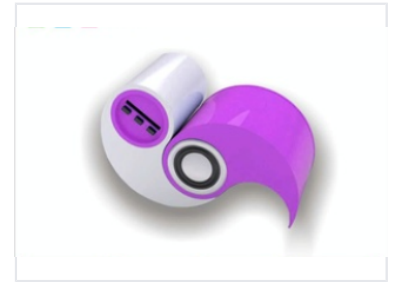

Portable Bluetooth Speaker with Circular Design

This wireless portable Bluetooth speaker features a unique circular design. Its compact size makes it ideal for use at home, in the office, or on the go.

Overview

Portable Audio Solution

This wireless portable Bluetooth speaker features a unique circular design with a modern two-tone color scheme. Its compact form factor ensures high portability, making it an ideal audio companion for home, office, or travel environments. The device provides clear, balanced sound quality for music and podcasts, supported by integrated controls for seamless playback management.

Technical Specifications

Connectivity	Bluetooth
Power Source	Built-in rechargeable battery
Integrated Controls	Volume Adjustment, Playback Management

Design & Build

Color Scheme

White • Purple

Design Style