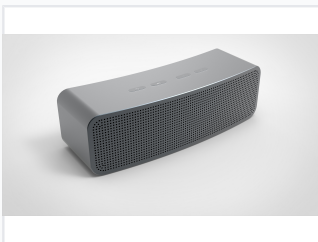

Portable Aluminum Bluetooth Speaker

This aluminum Bluetooth speaker features a perforated grill for enhanced sound projection and intuitive top-mounted controls. Its compact form factor allows for easy portability and delivers high-fidelity audio.

ADDITIONAL IMAGES

Overview

Premium Portable Audio

This portable aluminum Bluetooth speaker combines a sleek, minimalist design with robust construction for both indoor and outdoor use. Featuring a perforated grill for enhanced sound projection, it delivers high-fidelity audio with deep bass and clear highs. With versatile connectivity options including Bluetooth and auxiliary input, it is an ideal solution for professional-grade portable sound.

Bluetooth Version V4.2

Power & Battery

Battery Capacity 2000 mAh

Battery Voltage 7.4 V

Design & Build

Key Features

Portable • Perforated Grill • Top-mounted Controls

Build Material