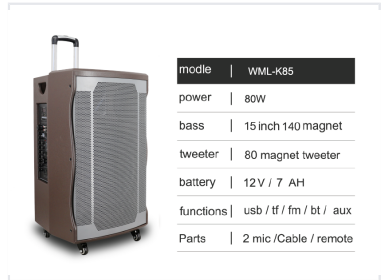

Portable 80W Speaker System with Dual Microphones

This portable speaker system is engineered for versatile audio playback. It features an 80W power output, a 15-inch bass driver, and multiple connectivity options including Bluetooth, USB, and FM radio.

Product Overview

Versatile Audio Solution

The WML-K85 is a robust portable speaker system engineered for high-quality audio reproduction in diverse settings. Featuring a powerful 80W output and a comprehensive 15-inch bass driver, it ensures deep, resonant sound coupled with clear high-frequency performance. With long-lasting battery capacity and extensive input options, this unit is ideal for professional presentations, events, and entertainment.

Technical Specifications

Rated Power Output

80 W
Power Output

Driver Configuration

Component	Specification
Bass Driver	15 inch (140 magnet)
Tweeter	80 magnet

Power & Connectivity

Battery Capacity	12V / 7AH
Connectivity Features	USB, TF Card, FM Radio, Bluetooth, AUX Input

In the Box

Package Contents

- 2 x Wireless Microphones
- Audio/Power Cable
- Remote Control