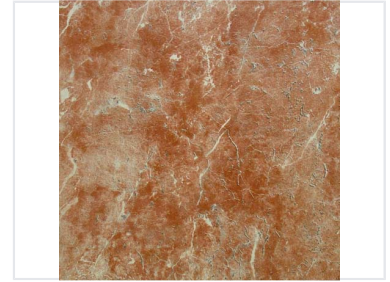

# Polished Marble Tile

This marble tile features a polished surface, accentuating its natural texture and color variations. It is durable and aesthetically pleasing, making it suitable for flooring, wall cladding, and decorative use.

### Timeless Elegance in Marble

This high-quality marble tile features a stunning reddish-brown base accented by intricate white veining. Its polished surface enhances the natural texture and unique color variations of the stone, making it a sophisticated choice for interior design. Designed for durability and aesthetic appeal, this tile is an ideal solution for flooring, wall cladding, and various decorative applications.

## Physical Characteristics

Surface Finish	Polished
Color Palette	Reddish-brown, White