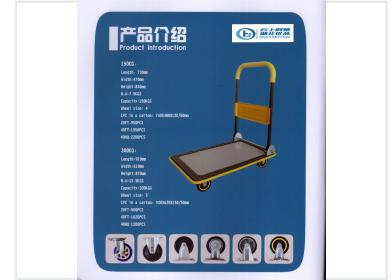

Platform Hand Truck Trolley

This heavy-duty platform hand truck trolley is designed for moving heavy loads with ease. It is available in 150KG and 300KG capacity models and features a robust construction and smooth-rolling wheels.

ADDITIONAL IMAGES

Overview

Versatile Platform Hand Truck

This professional-grade platform hand truck is designed for efficient material handling in supermarkets, offices, workshops, and various transportation environments. Featuring a foldable design, these trolleys offer excellent portability and space-saving storage when not in use. Available in two distinct load capacities, they provide a robust solution for moving heavy items with ease and stability.

Key Features

Design Features

Foldable, Heavy-Duty, Smooth-Rolling Wheels, Portable

Performance Metrics

Load Capacity Options

150 KG

Standard Model

300 KG

Heavy-Duty Model

Technical Specifications

Model Dimensions

Model Capacity	Length (mm)	Width (mm)	Height (mm)	Net Weight (kg)
150KG	730	470	830	7.5
300KG	910	610	870	13.5

Wheel Size

- 4 inches (for 150KG model)
- 5 inches (for 300KG model)