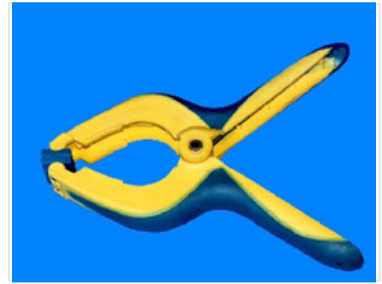

Plastic Spring Clamp

This pinch clamp is constructed from durable plastic and features a spring-loaded mechanism for consistent pressure. Its ergonomic handle provides a comfortable grip, while the wide jaws ensure a secure hold on various materials.

Product Overview

Versatile Pinch Clamp

This versatile pinch clamp is designed for a variety of holding and securing applications. Constructed from durable plastic, the clamp features a reliable spring-loaded mechanism that ensures consistent pressure and ease of use. With an ergonomic handle for comfort and wide jaws for a secure hold, it is an essential tool for woodworking, crafting, photography, and general household tasks.

Technical Specifications

Material	Durable Plastic
Mechanism	Spring-loaded

Features

Key Features	Ergonomic Handle, Wide Jaws, Spring-loaded, Durable Construction
--------------	--

Applications

Common Applications