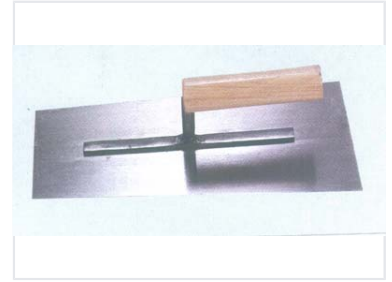

Plastering Trowel with Wooden Handle

This plastering trowel features a flat, rectangular steel blade attached to a wooden handle via a metal support. It is designed for smoothing and finishing plaster, stucco, and other materials on walls and surfaces.

Product Overview

Professional Plastering Trowel

This high-quality plastering trowel is designed for professional use in smoothing and finishing applications. Featuring a durable, flat rectangular steel blade, it ensures a consistent finish on plaster, stucco, and similar wall surfaces. The ergonomic wooden handle provides comfort and control for extended periods of manual labor.

Design & Materials

Blade Material	Steel
Handle Material	Wood
Blade Shape	Rectangular

Key Features

Construction

Manual Hand Tool • Professional Grade

Suitable Applications

Plastering, Stucco Finishing, Surface Smoothing, Wall Finishing