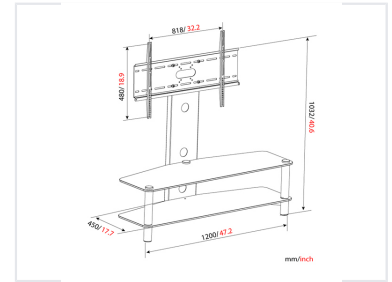

# Plasma, LED, LCD TV Stand with Media Shelves

This TV stand is constructed from high gauge cold rolled steel and tempered glass. It includes a universal hardware pack and is available in powder coat silver or black finish.

### Professional Media Display Stand

This durable TV stand is engineered from high-gauge cold rolled steel and features elegant tempered glass shelving, providing a stable and stylish foundation for your media setup. Designed to accommodate Plasma, LED, and LCD screens ranging from 37 to 60 inches, it offers a versatile solution for commercial or residential environments. The unit includes a universal hardware pack for efficient assembly and integrated cable management for a clean, professional appearance.

## Technical Specifications

Screen Size Range	37" - 60"
Maximum Load Capacity	60 kg
Max VESA Compatibility	800 x 400
Total Height	1032 mm

### Carton Dimensions

135.5 x 45 x 17.5 cm