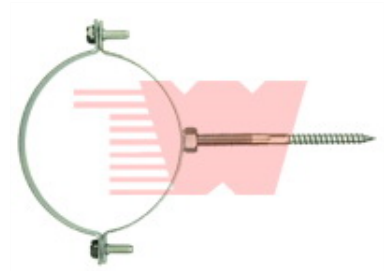

Pipe Clamp with Wood Screw

This pipe clamp is designed for securing pipes or conduits to wooden surfaces. It features a metal band that encircles the pipe and is fastened with bolts, along with a wood screw for direct attachment to wood.

Product Overview

Professional Pipe Mounting Solution

This pipe clamp with an integrated wood screw provides a secure and reliable method for mounting conduits and pipes directly onto timber surfaces. Designed for versatility, it is an essential component for plumbing, electrical, and HVAC installations where direct attachment to wood is required. The robust metal construction ensures long-term stability and resistance to mechanical stress in various industrial and residential environments.

Technical Specifications

Material Composition

Metal • Corrosion Resistant

Fastener Type

Pipe Clamp with Wood Screw

Common Applications

Plumbing, Electrical, HVAC, Construction

Mounting Method

Direct to wood surface