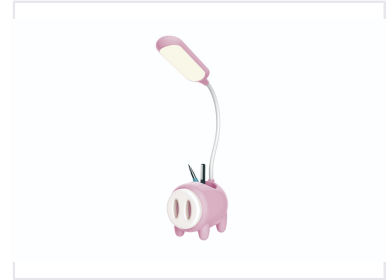

Pig-Shaped LED Desk Lamp with Pen Holder

This LED desk lamp features a cute pig design and integrated pen holder. The lithium battery provides cordless convenience for use in any location.

ADDITIONAL IMAGES

Product Overview

Charming & Functional Workspace Lighting

This adorable pig-shaped LED desk lamp combines whimsical design with practical functionality for any workspace. Featuring an integrated pen holder, it helps keep your desk organized while providing bright, adjustable illumination. With its cordless lithium battery operation and flexible design, it is an ideal choice for study areas, children's rooms, or as a delightful decorative accent.

Technical Specifications

Model Number	TGX-788
Material	ABS
Input Voltage	AC100-240V 50/60Hz
Power	5 W

Lighting Performance

Lighting Performance

370 LM Min Lumen	470 LM Max Lumen	80 e CRI (Ra)
Color Temperature		3800-4100K

Battery & Usage

Usage Times

Function	Duration
Lighting Time	3 Hours
Charging Time	2 Hours

Battery Capacity	1200 mAh
------------------	----------

Features & Accessories

Included Accessories

- 1.2m USB Power Cord