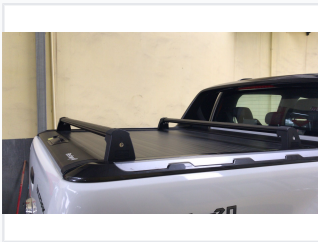

Pickup Truck Bed Cross Bars

These cross bars enhance the functionality of pickup trucks, allowing for the secure transport of various cargo items. The cross bars are easily adjustable to accommodate different load sizes and shapes.

ADDITIONAL IMAGES

Product Overview

Versatile Cargo Management

This robust cross bar system is designed to significantly enhance the utility of your pickup truck bed. Engineered for both recreational and professional applications, it provides a stable platform for transporting luggage, sports equipment, and essential work tools. The aerodynamic profile is specifically crafted to minimize wind noise and drag, ensuring a quieter and more efficient ride while maximizing your vehicle's cargo capacity.

Design & Construction

Surface Finish	Black, corrosion-resistant
Key Features	Aerodynamic Design, Corrosion Resistant, Adjustable, Locking Mechanism

Functionality

Suitable For

- Luggage
- Sports equipment
- Work tools
- General cargo