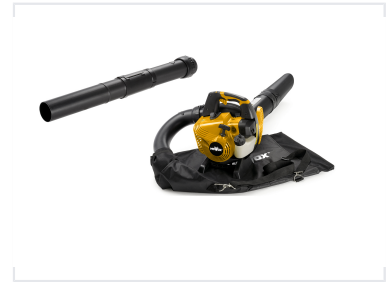

Petrol Powered Leaf Blower Vacuum

This petrol blower vacuum is designed for garden maintenance. It features a detachable blower tube and collection bag for clearing leaves and debris.

Overview

High-Performance Garden Maintenance

This petrol-powered blower vacuum is engineered for efficient lawn and garden maintenance. Featuring a powerful engine and a versatile design, it allows users to quickly clear leaves and debris from outdoor spaces. The unit includes a detachable, segmented blower tube for adjustable length and a durable collection bag with a shoulder strap for comfortable, extended use.

Technical Specifications

Color Scheme

Yellow Engine Housing • Black Components