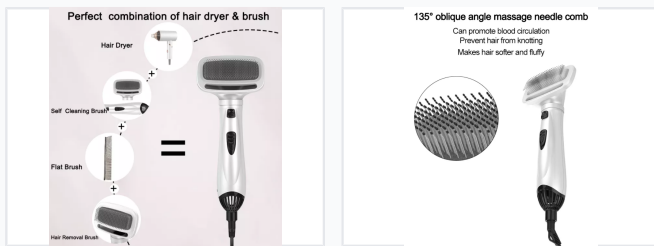

ADDITIONAL IMAGES

Product Overview

Professional 2-in-1 Pet Grooming Solution

This innovative 2-in-1 pet hair dryer and grooming tool is designed for efficient, gentle drying and styling of both cats and dogs. By combining a dryer with specialized brush attachments, it simplifies grooming routines, reducing drying time and minimizing stress for pets. Its ergonomic design and versatile settings make it an essential tool for maintaining healthy, tangle-free coats.

Technical Specifications

Power Rating	300 W
Voltage	220-240V, 50Hz
Motor Type	DC Motor
Speed Settings	2

Certifications & Compliance

Certifications	CB, CE, EMC