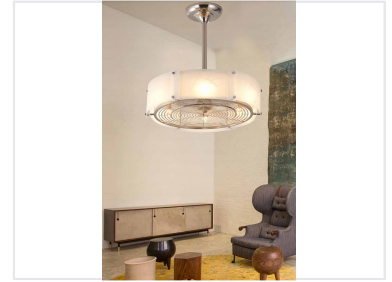

# Pendant Light with Integrated Fan

This pendant light features both illumination and air circulation. It has a frosted glass shade, metal supports, and a concealed fan.

### Modern Dual-Function Design

This modern pendant fan lamp seamlessly combines elegant illumination with effective air circulation. Featuring a sleek, minimalist aesthetic, it is designed to enhance contemporary interiors ranging from residential dining rooms and bedrooms to commercial spaces like restaurants and hotels. The unit integrates a quiet, efficient fan with a multi-socket lighting fixture, offering a versatile solution for comfort and ambiance.