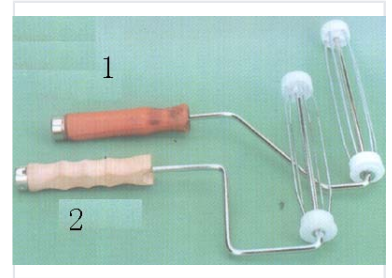

# Paint Roller with Wooden Handle

This paint roller features a durable metal frame and a contoured wooden handle. Its design ensures smooth, even paint distribution for a professional finish on various surfaces.

### Professional Paint Roller

This high-quality paint roller features a durable metal frame paired with a contoured wooden handle, designed to provide a comfortable grip and precise control during application. Engineered for smooth and even paint distribution, it ensures a professional finish on walls, ceilings, and other large surfaces. Its robust construction makes it an ideal tool for both renovation projects and professional painting tasks.