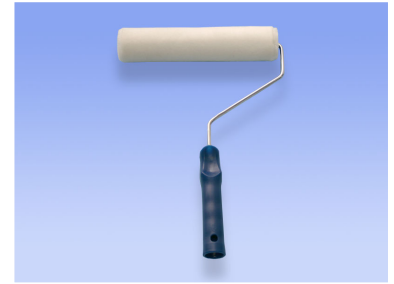

Paint Roller with Synthetic Cover

This paint roller is designed for rapid and efficient application of paint to large, flat surfaces. It features a durable plastic handle, a sturdy metal frame, and a high-capacity synthetic roller cover for smooth, even paint application.

Product Overview

Professional Synthetic Paint Roller

This professional-grade paint roller is designed for rapid and efficient coverage of large flat surfaces such as walls and ceilings. It features a durable, ergonomic plastic handle connected to a sturdy metal frame for long-lasting use. The high-capacity synthetic roller cover ensures smooth and even paint application, making it compatible with a wide range of coatings and paints.

Technical Specifications

Suitable Surfaces

- Interior walls
- Ceilings
- Large flat surfaces

Main Components

Synthetic roller cover, Metal frame, Plastic handle

Application Method

Manual paint application