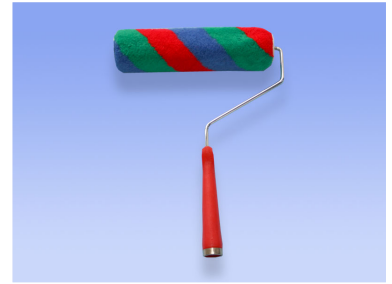

Paint Roller with Striped Cover

This paint roller is designed for smooth and even application of paint on various surfaces. It features a cylindrical roller cover with alternating stripes of green, red, and blue.

Product Overview

Professional Quality Paint Roller

This versatile paint roller is engineered for efficient and smooth paint application on a variety of interior and exterior surfaces. Featuring a high-quality roller cover with a distinctive multi-colored striped pattern, it is designed to help professionals achieve even coverage with every pass. The durable wire frame and ergonomic handle ensure comfortable handling during long painting tasks.

Technical Details

Roller Pattern

- Green
- Red
- Blue

Handle Material	Plastic
Frame Material	Wire