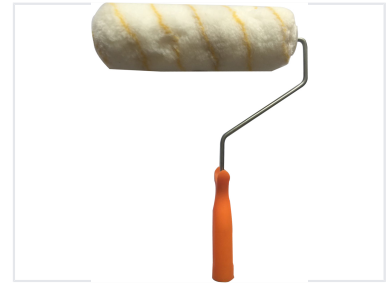

# Paint Roller with Metal Frame

This paint roller features a durable metal frame and a comfortable, typically orange, plastic handle. It is designed for smooth and even paint application on walls and other surfaces, ensuring a professional finish.

### Professional Grade Paint Roller

This paint roller is designed for professionals requiring a smooth and even application on various surfaces, including interior walls. It features a durable metal frame that ensures stability during use, paired with an ergonomic orange handle for comfortable control. The roller cover is crafted with a high-quality white, fuzzy material with distinctive yellow stripes to provide excellent paint pick-up and release for a professional finish.

### Handle Color

Orange

### Material Composition

Metal Frame, Plastic Handle, Synthetic Fiber Roller