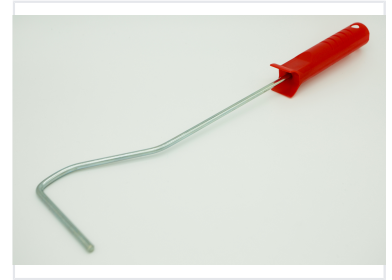

Paint Roller Frame with Red Plastic Handle

This paint roller frame features a durable red plastic handle and a sturdy metal arm. It is designed for use with standard size paint rollers, providing reliable performance for various painting projects.

Product Overview

Professional Grade Paint Roller Frame

This durable paint roller frame features a sturdy iron bar construction designed for reliable performance in various painting applications. The ergonomic red plastic handle provides a comfortable and secure grip for extended use. Engineered for compatibility with standard-sized paint roller covers, it is an essential tool for professional painting projects.

Technical Specifications

Handle Color

Red

Frame Material

Iron

Handle Material

Plastic

Compatibility