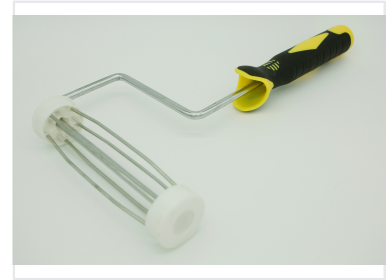

Paint Roller Frame with Ergonomic Handle

This paint roller frame is designed for applying paint evenly to surfaces. It features an ergonomic handle for comfortable and controlled use during painting tasks.

Product Overview

Professional Ergonomic Paint Roller Frame

This high-quality paint roller frame is designed to provide durability and comfort during extended painting projects. Featuring a sturdy metal cage construction, it ensures stable performance for various surface applications. The ergonomic handle is specifically shaped to reduce hand fatigue, making it an essential tool for professional painters and contractors alike.

Technical Specifications

Frame Material	Iron
Handle Material	Plastic
Key Features	Ergonomic Grip, Cage Design, Durable Construction