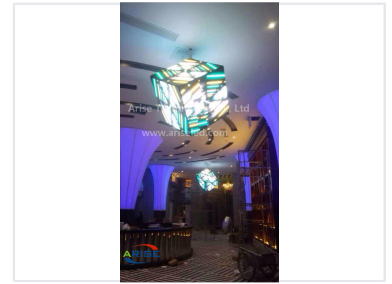

# P3mm LED Cube Display

The P3mm LED cube display features six sides with a size of 1.152x1.152m. This creative LED display is ideal for stages and LED DJ tables.

## ADDITIONAL IMAGES

### Creative LED Cube Display

This P3mm LED cube display is a specialized creative visual solution designed for high-impact environments like stages, bars, and clubs. Featuring a unique 6-sided design, it provides an immersive 360-degree viewing experience for dynamic video content. Its modular construction allows for versatile installation, making it an ideal centerpiece for DJ consoles, artistic installations, and decorative screen applications.

## Physical Dimensions

Dimensions per Side	1152 x 1152 mm
Number of Sides	6
Total Screen Area	7.96 m <sup>2</sup>