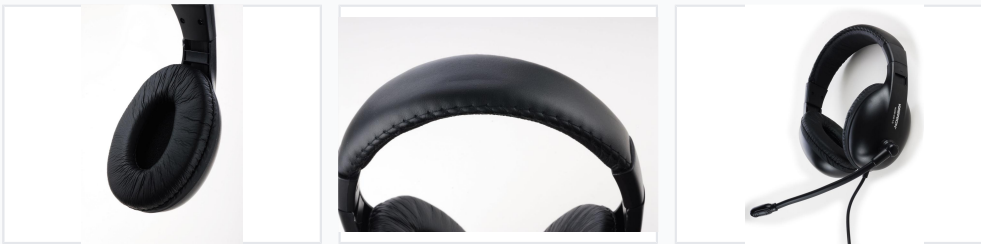

Over-Ear Stereo PC Headset

This PC headset provides clear audio and comfortable wear for extended use. Leatherette earcups ensure noise isolation and the adjustable headband offers a secure fit.

ADDITIONAL IMAGES

Product Overview

Professional Stereo PC Headset

This over-ear stereo PC headset is engineered for clear communication and immersive audio performance during extended use. Featuring a closed-back design with plush, cushioned earcups and an adjustable headband, it provides superior noise isolation and long-wearing comfort. Equipped with a rotary microphone and convenient cable-integrated volume controls, it is an ideal solution for online meetings, voice chat, and multimedia applications.

Connectivity & Controls

Connectivity Features

- 3.5mm Jack
- 2.1m Cord Length
- Integrated Cable Volume Control

Design & Ergonomics

Design Highlights	Over-Ear, Closed-Back, Rotary Microphone, Adjustable Headband, Cushioned Earcups, Extra Bass
Packaging	Blister pack with paper card