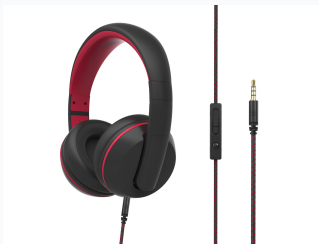

Over-Ear Stereo Headphones

These over-ear headphones provide high-fidelity stereo sound. Designed for comfort, they feature padded earcups and an adjustable headband.

ADDITIONAL IMAGES

Product Overview

Professional Audio Performance

These over-ear stereo headphones are engineered for versatility, serving as an excellent choice for DJ monitoring and daily listening. Featuring 40mm dynamic drivers, they deliver rich, acoustic sound quality across a wide frequency range. The lightweight, adjustable design ensures comfort during prolonged listening sessions, making them a practical solution for professional and personal use.

Design & Comfort

Design Highlights

- Lightweight construction
- Adjustable headband
- Over-ear form factor