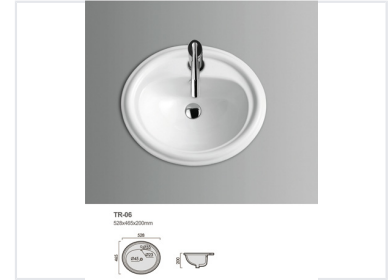

Oval Ceramic Countertop Basin

This ceramic washbasin is designed for countertop installation. It features a smooth, easy-to-clean surface and a classic oval shape.

Product Overview

Modern Oval Ceramic Basin

This high-quality ceramic washbasin is designed specifically for elegant countertop installation. Featuring a smooth, easy-to-clean surface and a classic oval aesthetic, it is an ideal choice for modern bathroom renovations. The basin includes a standard drain hole and faucet mounting point for seamless integration into your vanity setup.

Dimensions

Width	528 mm
Depth	465 mm
Height	200 mm

Technical Specifications

Installation Type
Countertop

Key Measurements

528 mm

Width

465 mm

Depth

200 mm

Height

Model Number

TR-06