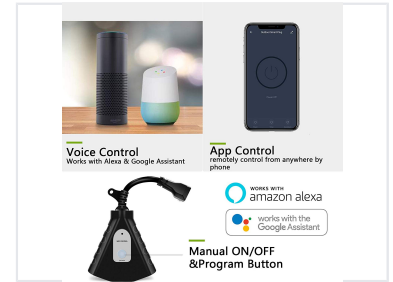

Outdoor WiFi Smart Outlet with Voice Control

This outdoor WiFi smart outlet allows remote control through smartphones and voice assistants. Its waterproof construction and grounded outlets ensure safe and durable operation in various weather conditions.

ADDITIONAL IMAGES

Product Overview

Smart Outdoor Power Management

The BHC1804-wifi is a heavy-duty outdoor smart outlet designed to bring convenient automation to your exterior spaces. Featuring three grounded outlets, it allows for remote control of holiday decorations, garden lighting, and other electrical devices via a smartphone app or voice commands. Its weather-resistant construction ensures safe and reliable operation in outdoor environments.

WiFi Standard	2.4GHz b/g/n
Voice Control Compatibility	Amazon Alexa, Google Assistant

Certifications & Durability

Certifications

ETL • C-ETL • FCC

Durability Features

Waterproof construction for outdoor weather conditions