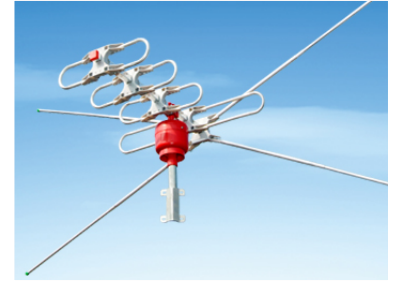

Outdoor VHF/UHF TV Antenna

This outdoor TV antenna receives over-the-air broadcast signals. Its design includes dipole, reflector, and director elements for enhanced VHF and UHF signal reception.

Product Overview

Professional Grade Signal Reception

This outdoor TV antenna is engineered for high-performance reception of both VHF and UHF broadcast signals. Its robust multi-element design incorporates precise dipole, reflector, and director configurations to maximize signal clarity for over-the-air channels. Built with weather-resistant materials, this antenna ensures reliable performance and durability in demanding outdoor environments.

Technical Specifications

Structural Components

- Dipole elements
- Reflector elements
- Director elements
- Integrated balun transformer

Frequency Compatibility	VHF, UHF
Impedance Matching	Yes

Installation and Environment

Weather Resistance

All-Weather Design • Outdoor Rated

Mounting Options	Mast or pole mounted
Connection Interface	Coaxial cable