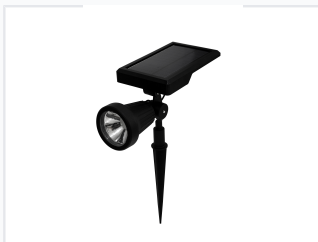

Outdoor Solar Powered Spotlight

This solar spotlight is designed for outdoor use, providing illumination powered by solar energy. It features a solar panel for charging during the day and a spotlight for directional lighting at night.

ADDITIONAL IMAGES

Product Overview

Sustainable Outdoor Illumination

The DR-3148 solar spotlight offers a versatile, wireless solution for illuminating gardens, pathways, and outdoor landscapes. By utilizing an integrated solar panel for daytime recharging, this unit automatically activates at night to provide efficient directional lighting. Its weather-resistant construction ensures durability, while the simple ground stake design allows for rapid, tool-free installation in various outdoor environments.