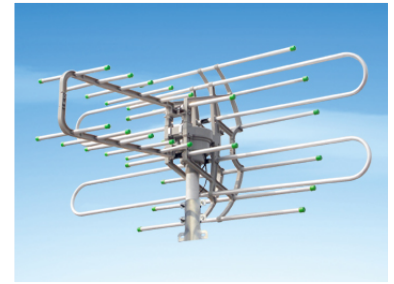

Outdoor Digital TV Antenna

This high-gain outdoor TV antenna is designed for optimal reception of digital television signals. Featuring a robust construction with multiple elements, it provides enhanced signal strength and clarity for over-the-air broadcasts.

Product Overview

High-Performance Outdoor Digital Reception

This high-gain outdoor TV antenna is engineered to deliver superior signal strength and clarity for over-the-air digital television broadcasts. Built with a robust, multi-element construction, it provides reliable performance in both VHF and UHF frequency bands. Its durable design is specifically tailored to withstand challenging outdoor weather conditions, ensuring long-term operational integrity. This unit is an ideal solution for homes located in areas with weak signal strength or significant distance from broadcast towers.

Technical Specifications

Application

Weak Signal Areas • Long-range Reception • Outdoor

Supported Frequency Bands

VHF, UHF

Mounting Method

Mast or Pole Mount

Weather Resistance