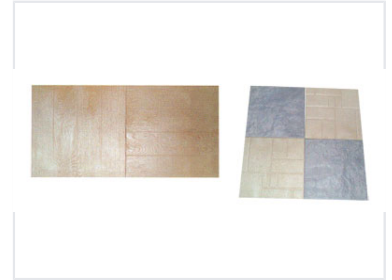

Outdoor Concrete Paving Slabs

These concrete paving slabs are designed for outdoor paving applications. The slabs are available in wood-effect and stone-like textures, offering aesthetic variety for landscaping projects.

Product Overview

Versatile Outdoor Paving Solutions

These outdoor concrete paving slabs offer a durable and aesthetically diverse solution for various landscaping projects. The collection features distinct design options, including a natural wood-effect finish that mimics the look of timber planks and a classic stone-textured pattern. Engineered for resilience, these slabs provide a reliable foundation for patios, walkways, and garden areas.

Design & Aesthetics

Design Styles

- Plank-style wood effect
- Square stone pattern

Available Finishes

Wood-effect, Light Stone Texture, Blue-Grey Stone Pattern

Technical Specifications

Recommended Use

Outdoor Paving • Landscaping • Patios • Walkways