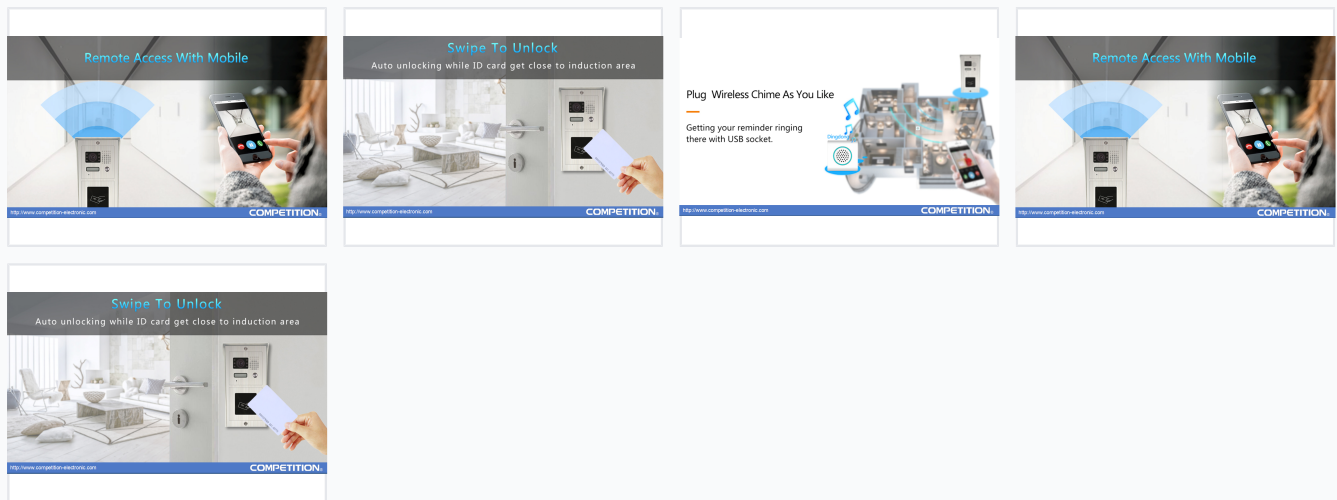

# Outdoor Access Control Station with Card Reader

This outdoor access control station integrates a camera, card reader, and communication interface. Designed for outdoor use and weather resistance, it provides remote access via mobile devices.

## ADDITIONAL IMAGES

### Smart Outdoor Access Control

The Smart Outdoor Station 601 is a sophisticated, weather-resistant security solution designed for both residential and commercial applications. It integrates a high-definition camera, two-way audio communication, and an advanced card reader for secure, keyless access. Users benefit from seamless remote management via mobile devices and flexible notification options through an included wireless chime system.

### Access Methods

Card Reader, Remote Mobile Access, Two-way Communication