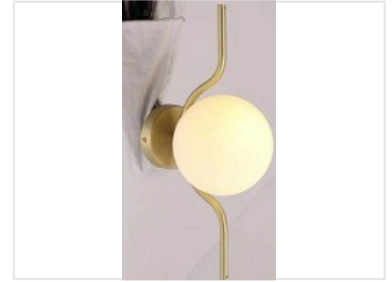

Opal Glass Wall Sconce with Brass Finish

This elegant wall lamp features a spherical opal glass shade and a curved metal frame with a brushed brass finish. Designed for indoor use, it provides a warm and ambient glow suitable for bedrooms, living rooms, and hallways.

Product Overview

Elegant Opal Glass Wall Sconce

This sophisticated wall lamp features a spherical opal glass shade paired with a curved metal frame in a brushed brass finish. Designed for indoor environments, it provides a soft, ambient glow suitable for bedrooms, living rooms, and hallways. The fixture is compatible with standard bulbs and includes all necessary installation hardware for a seamless setup.

Technical Specifications

Bulb Base Type	E14
Maximum Wattage	28 W
Bulb Included	No

Design & Materials

Metal Finish	Painted Gold
Shade Material	Opal Glass
Recommended Use	Bedroom, Living Room, Hallway, Indoor